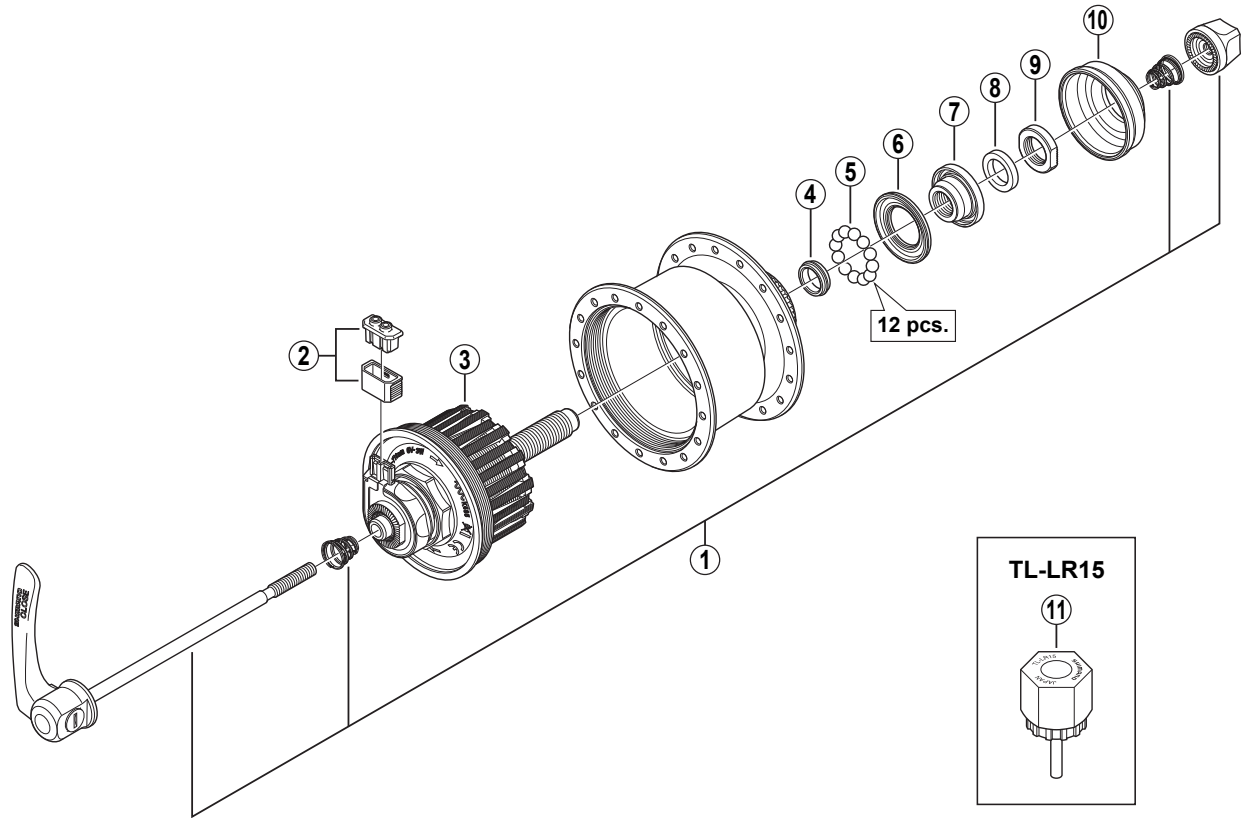

DEORE LX Hub Dynamo  
**DH-T665** 6V-3W / Disc Brake Compatible

ITEM NO.	SHIMANO CODE NO.	DESCRIPTION	INTERCHANGEABILITY	
			DH-S501	DH-T660
1	Y-2TB 98010	Complete Quick Release 133 mm (5-1/4")	A	A
2	Y-2SS 98030	Connector Cap & Cover	A	A
3	Y-2YH 98010	Internal Assembly (Axle Length 108 mm)		
4	Y-2ZW20000	Grease Guard	A	A
5	Y-000 91210	Steel Ball (3/16") 20 pcs.	A	A
6	Y-2YX 11000	Seal Ring	A	A
7	Y-2YW98020	Cone (M11 x 12.1 mm) w/Dust Cover	A	
8	Y-2SX 21000	Left Hand Spacer (2.5 mm)	A	
	Y-20R 02100	Left Hand Spacer (3 mm)	A	
9	Y-3BT 04200	Serrated Lock Nut (M11 x 4 mm)	A	A
10	Y-24Z 02000	Rotor Mount Cover	A	
11	Y-120 09230	Lock Ring Removal Tool (TL-LR15)	A	

A: Same parts.

B: Parts are usable, but differ in materials, appearance, finish, size, etc.  
 Absence of mark indicates non-interchangeability.

Jul.-2009-2986  
 © Shimano Inc.

Specifications are subject to change without notice.